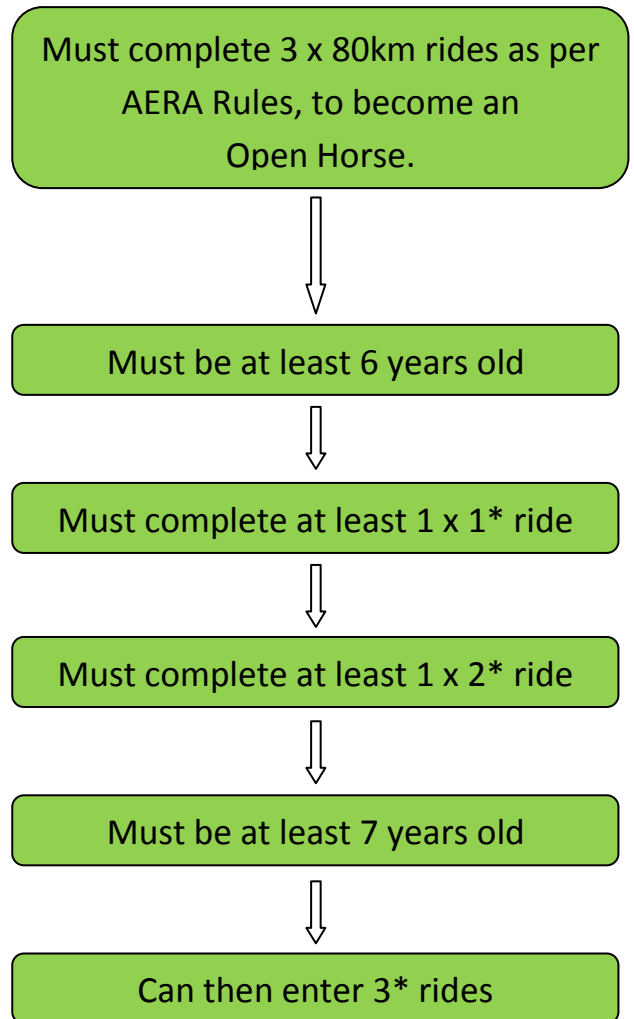

HORSES IN FEI RIDES

Ride Distances:	FEI *	80-119km
	FEI**	120-139km
	FEI***	140-160km

If your horse has already completed an FEI ride within the past 24 months, it will start at the next star level. This is based on mileage, not star rating, as follows:

If your horse has already completed a FEI** 107km ride, it is only rated as a 1* horse, but can now compete at 2* level.

If your horse has already completed a FEI***120km ride, it is rated as a 2* horse, and can now compete at 3* level.

If your horse fails to compete at the next * level within 24 months of qualifying, it must re-qualify for its existing level in order to progress further.

After each FEI ride there is a mandatory rest period. Up to 80km is 13 days and 81km + is 20 days before your horse can be entered in another FEI ride.